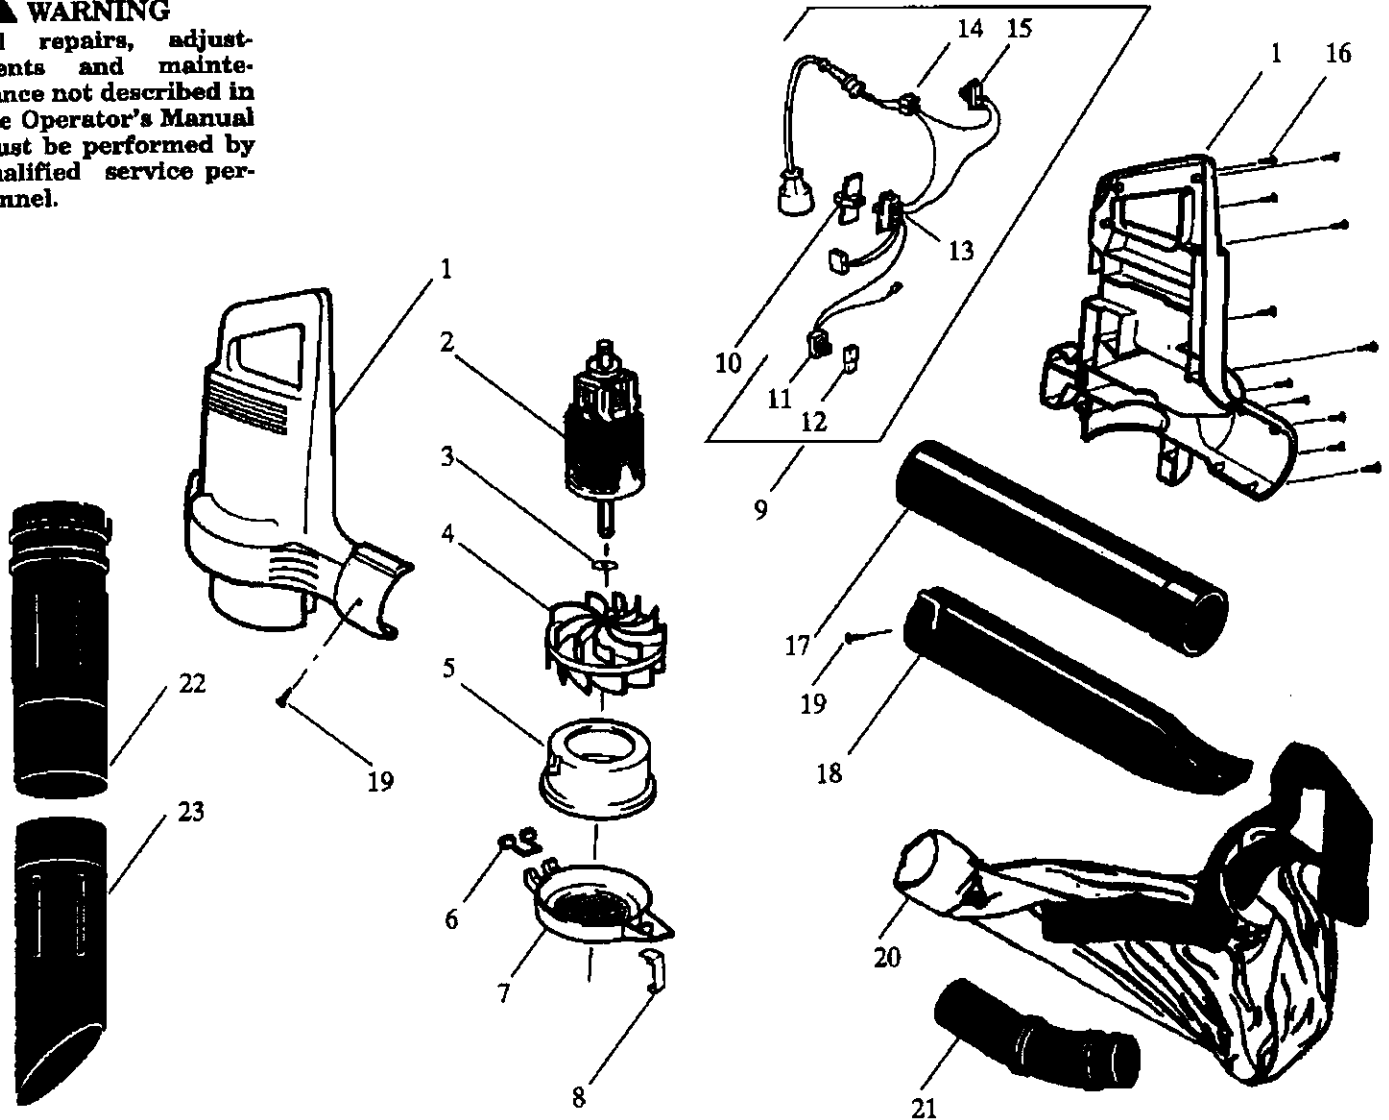

## SPAREPARTS

107 26 65-61

### ⚠ WARNING

All repairs, adjustments and maintenance not described in the Operator's Manual must be performed by qualified service personnel.

Ref.	Part No.	Description	Ref.	Part No.	Description
1	530-402398	Housing Set	17	✓ 530-401884	Blower Tube
2	530-402230	Motor Assembly	18	✓ 530-094662	Flare Nozzle
3	530-400897	Washer-Impeller	19	✓ 530-402528	Screw-Blower Tube
4	530-401097	Impeller	20	530-402533	Vacuum Bag
5	530-402045	Restrictor	21	530-402312	Elbow-Vac Bag
6	530-402043	Spring Return	22	530-402231	Vac Tube Inlet
7	✓ 530-402635	Inlet cover	23	✓ 530-402232	Vac Tube Lower
8	530-402044	Lever Spring			
9	-	Harness ( Incl. 11-14)			
	530-402225	Europe			
	530-402401	UK			
10	530-402041	Switch Cover			
11	530-402227	Hinge Switch			
12	✓ 530-402636	Cover-Hinge Switch			
13	530-402226	Switch			
14	530-360176	Terminal Block			
15	530-402294	Thermal Circuit Breaker			
16	530-016120	Screw			